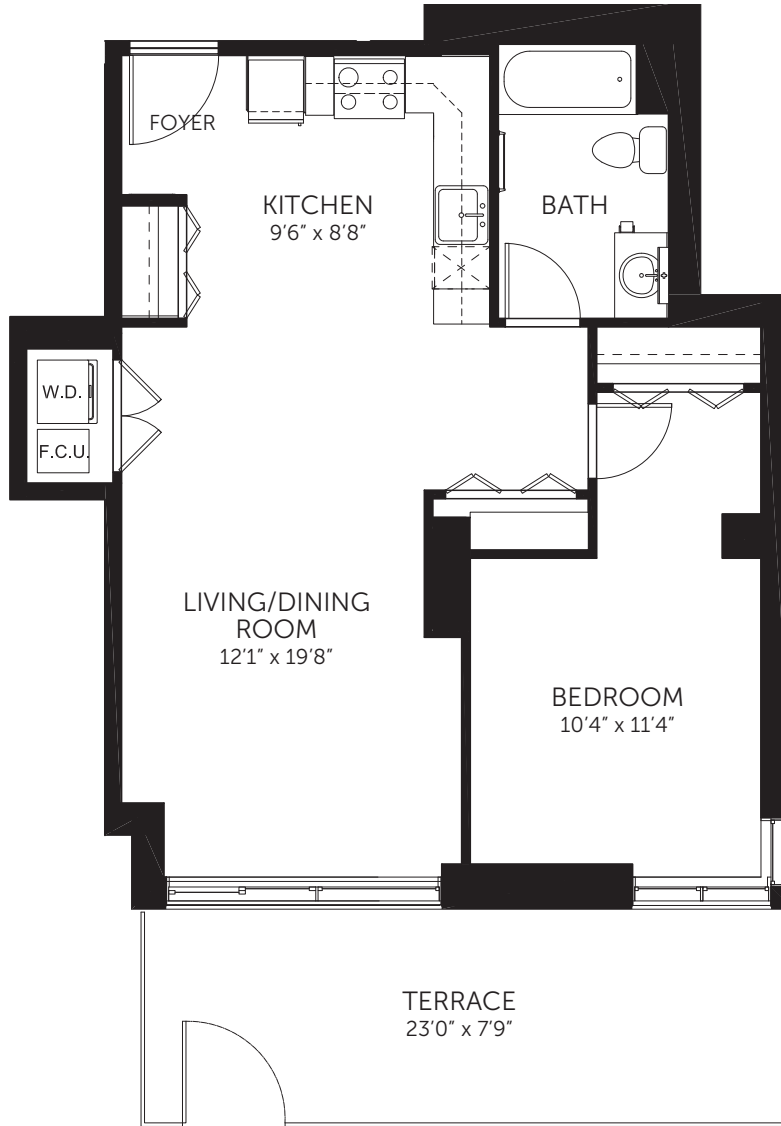

CLARIDGE
ONYX

MODEL Amethyst 735 SQ.FT.

1 Bedroom ♦ Unit 103

1st Floor

CLARIDGE
HOMES

DISCLAIMER: Materials, specifications and floor plans are subject to change without notice. All dimensions are approximate and may not be to scale. Actual usable floor space may vary from the stated floor area. Window size and design, roof pitch and brick detail may vary from plan. Layout for kitchen, furnace, HWT and laundry tub may vary from plan. Vertical and horizontal bulkheads, which are not shown on plan may be required for structural plumbing and ventilation runs. E. & O.E. Issued: August 2018